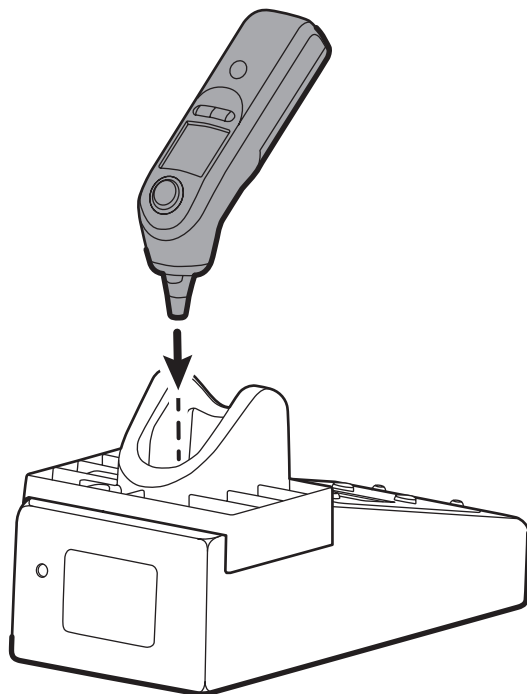

Braun Pro 6000 Calibration Fixture Assembly Instructions

Mat. No. 725237, 80021417 Ver. A
Revision date: 2016-04
© 2016 Welch Allyn, Inc.

Welch Allyn, Inc.
4341 State Street Road
Skaneateles Falls, NY 13153 USA
www.welchallyn.com

Welch Allyn Technical Support
www.welchallyn.com/about/company/locations.htm

1

2

3

4