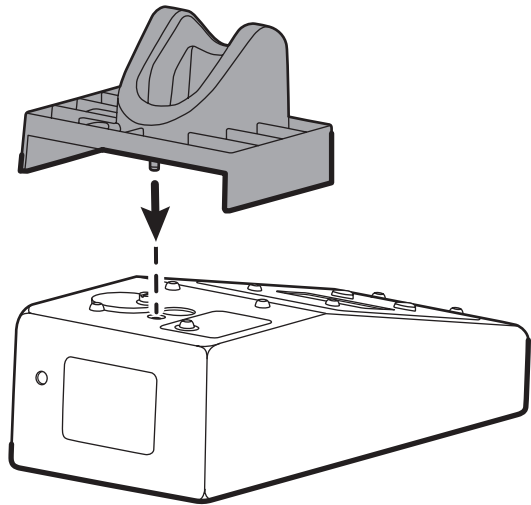

Braun Pro 6000 Calibration Fixture Assembly Instructions

Mat. No. 725237, 80021417 Ver. A
Revision date: 2016-04
© 2016 Welch Allyn, Inc.

Welch Allyn, Inc.
4341 State Street Road
Skaneateles Falls, NY 13153 USA
www.welchallyn.com

Welch Allyn Technical Support
www.welchallyn.com/about/company/locations.htm

1

2

3

4